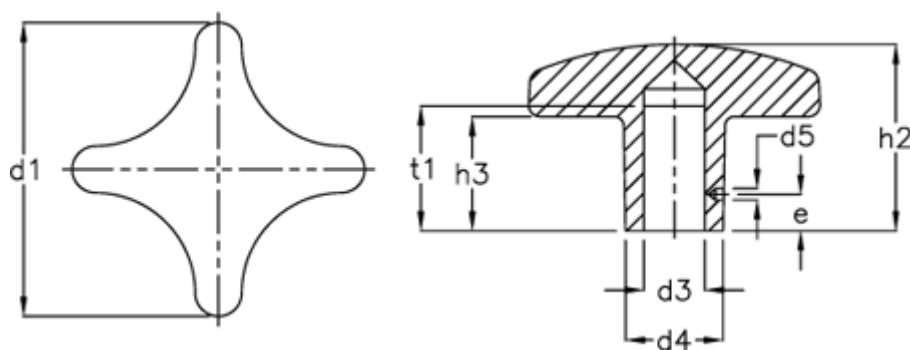

# Data Sheet

Article number: 20505245

Description: E+G star knob  
DIN 6335-GG-63-B12-C

## Measures

$d1$  = 63

$t2$  = 20

$d2$  = B 12

$d4$  = 20

$d5$  = 3.8

$e$  = 10

$h2$  = 40